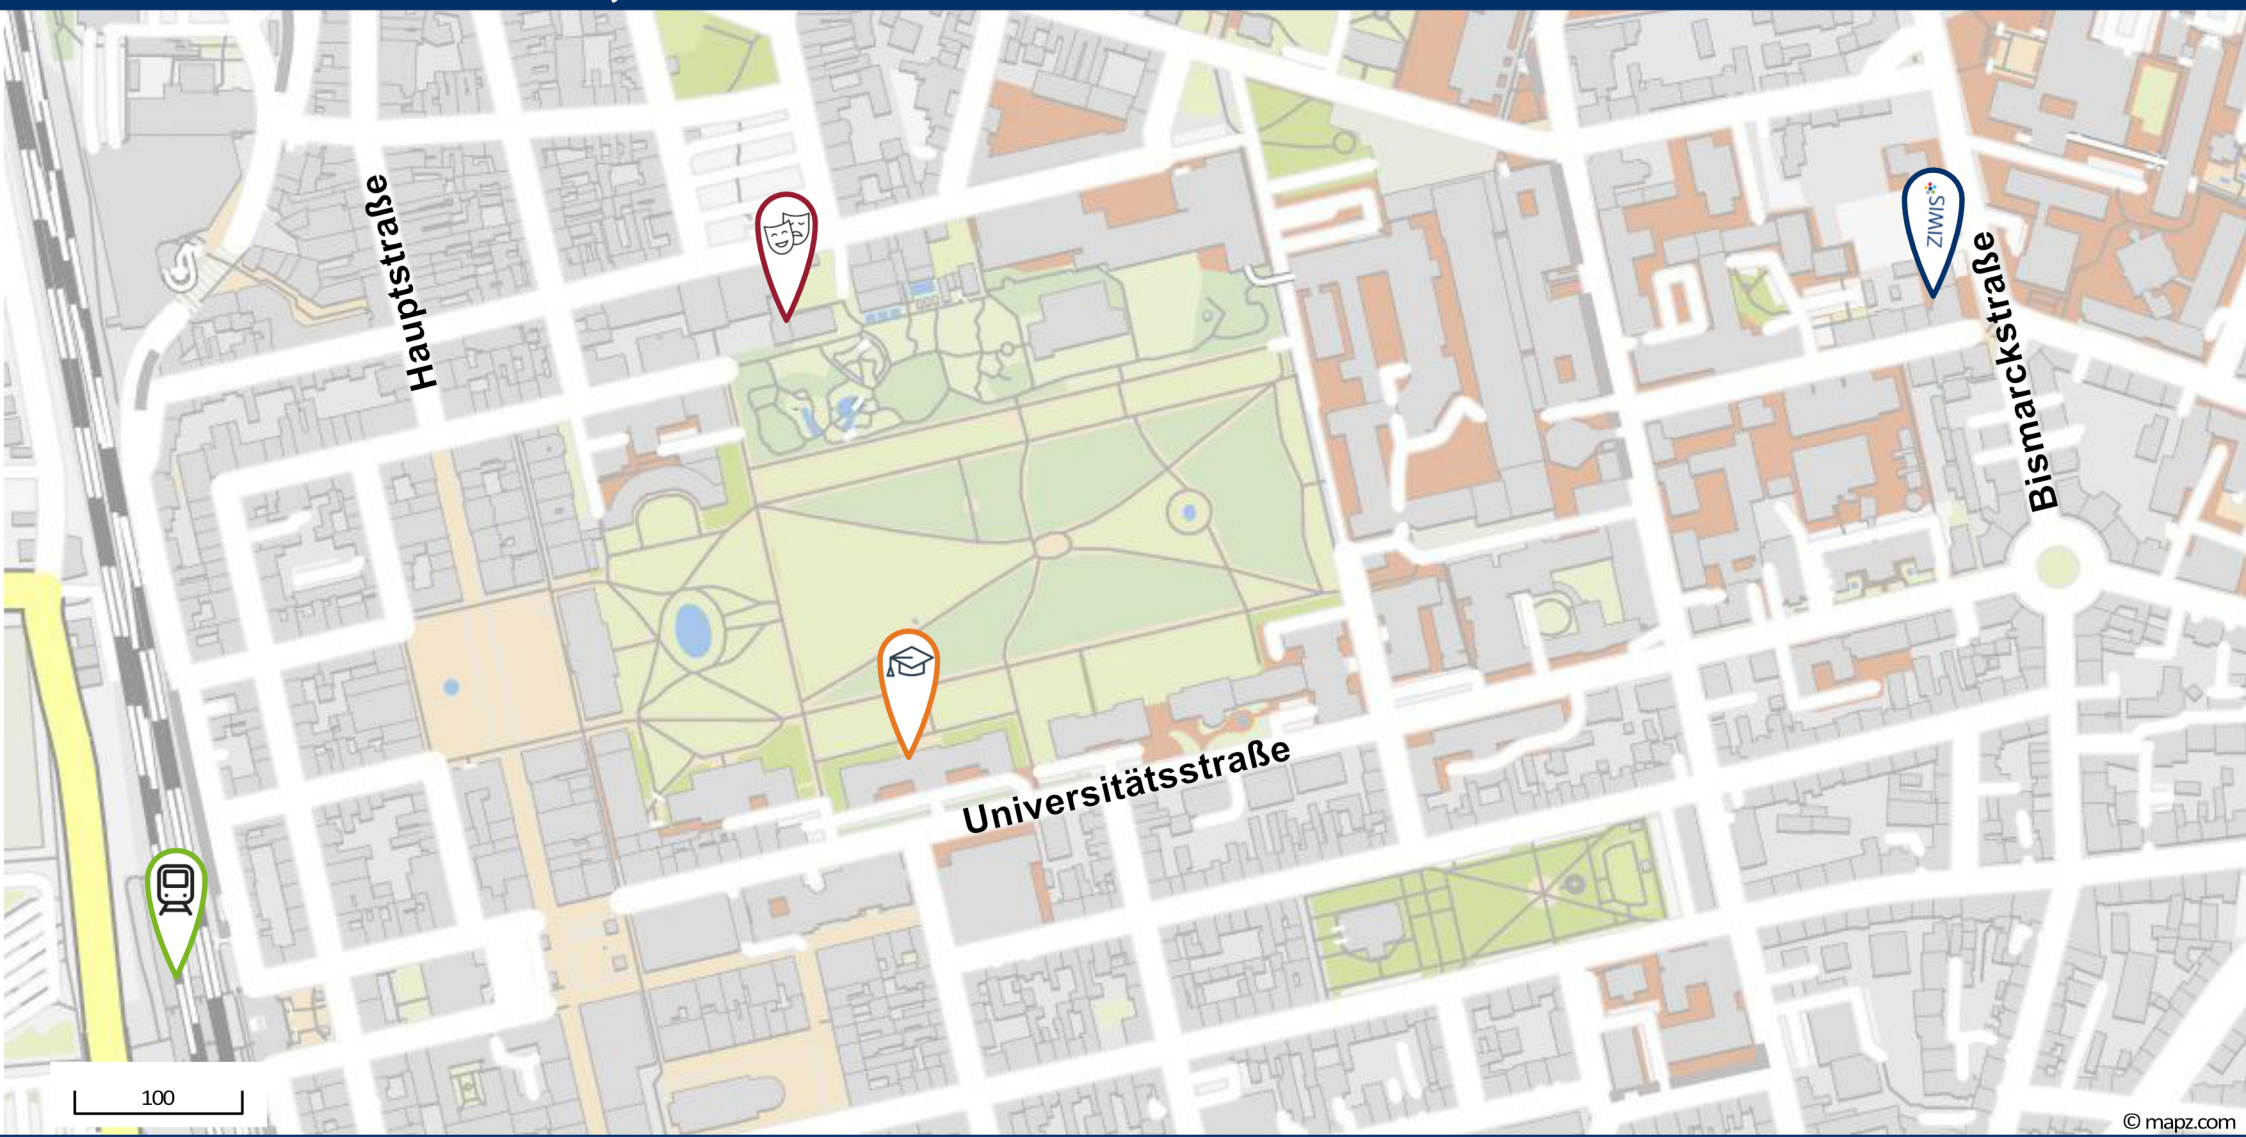

GWP.2025 - March 24-26, 2025

 Train Station Erlangen, Bahnhofplatz 1

 Redoutensaal, Theaterplatz 1

 Conference Dinner

 Kollegienhaus, Universitätsstraße 15

 Location Conference, Conference Café and Publisher Stalls

 Lecture Hall Keynote Lectures (Room 2.016)

 ZIWIS - FAU-Kompetenzzentrum für interdisziplinäre Wissenschaftsreflexion, Bismarckstr. 12

Symbol source: Station Icon made by Hilmy Abiyuu A., Student Icon made by edt.im, Theatre Icon made by Iconjam